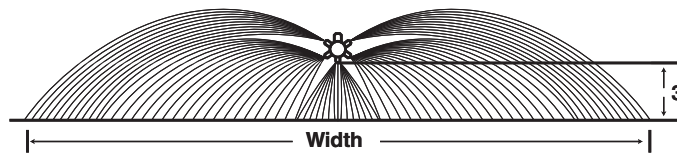

**BoomJet<sup>®</sup>** *Extra wide flat spray projection.*

BoomJet nozzles combine two off-center tips and three Vee-Jet nozzles to produce an overall wide swath flat spray. Nozzle assembly provides good distribution for the wide pattern coverage obtained. Supplied with one additional 1/4" NPT pipe plug and one blank tip for setting BoomJet to one side only. Also has a 1/4" NPT pressure gauge port.

Order No.	Series No.	PSI	GPM	Width Feet	GPA @ 36" Height		
					5 mph	10 mph	15 mph
501796	5880-3/4-2TOC10	20	2.83	39.5	7.1	3.5	2.4
		30	3.46	40.0	8.6	4.3	2.9
		40	4.00	40.5	9.8	4.9	3.3
501797	5880-3/4-2TOC20	20	6.08	47.0	12.8	6.4	4.3
		30	7.45	50.0	14.8	7.4	4.9
		40	8.60	52.0	16.4	8.2	5.5
501798	5880-3/4-2TOC40	20	12.00	56.0	21.0	10.6	7.1
		30	14.70	60.0	24.0	12.1	8.1
		40	17.00	63.0	27.0	13.4	8.9